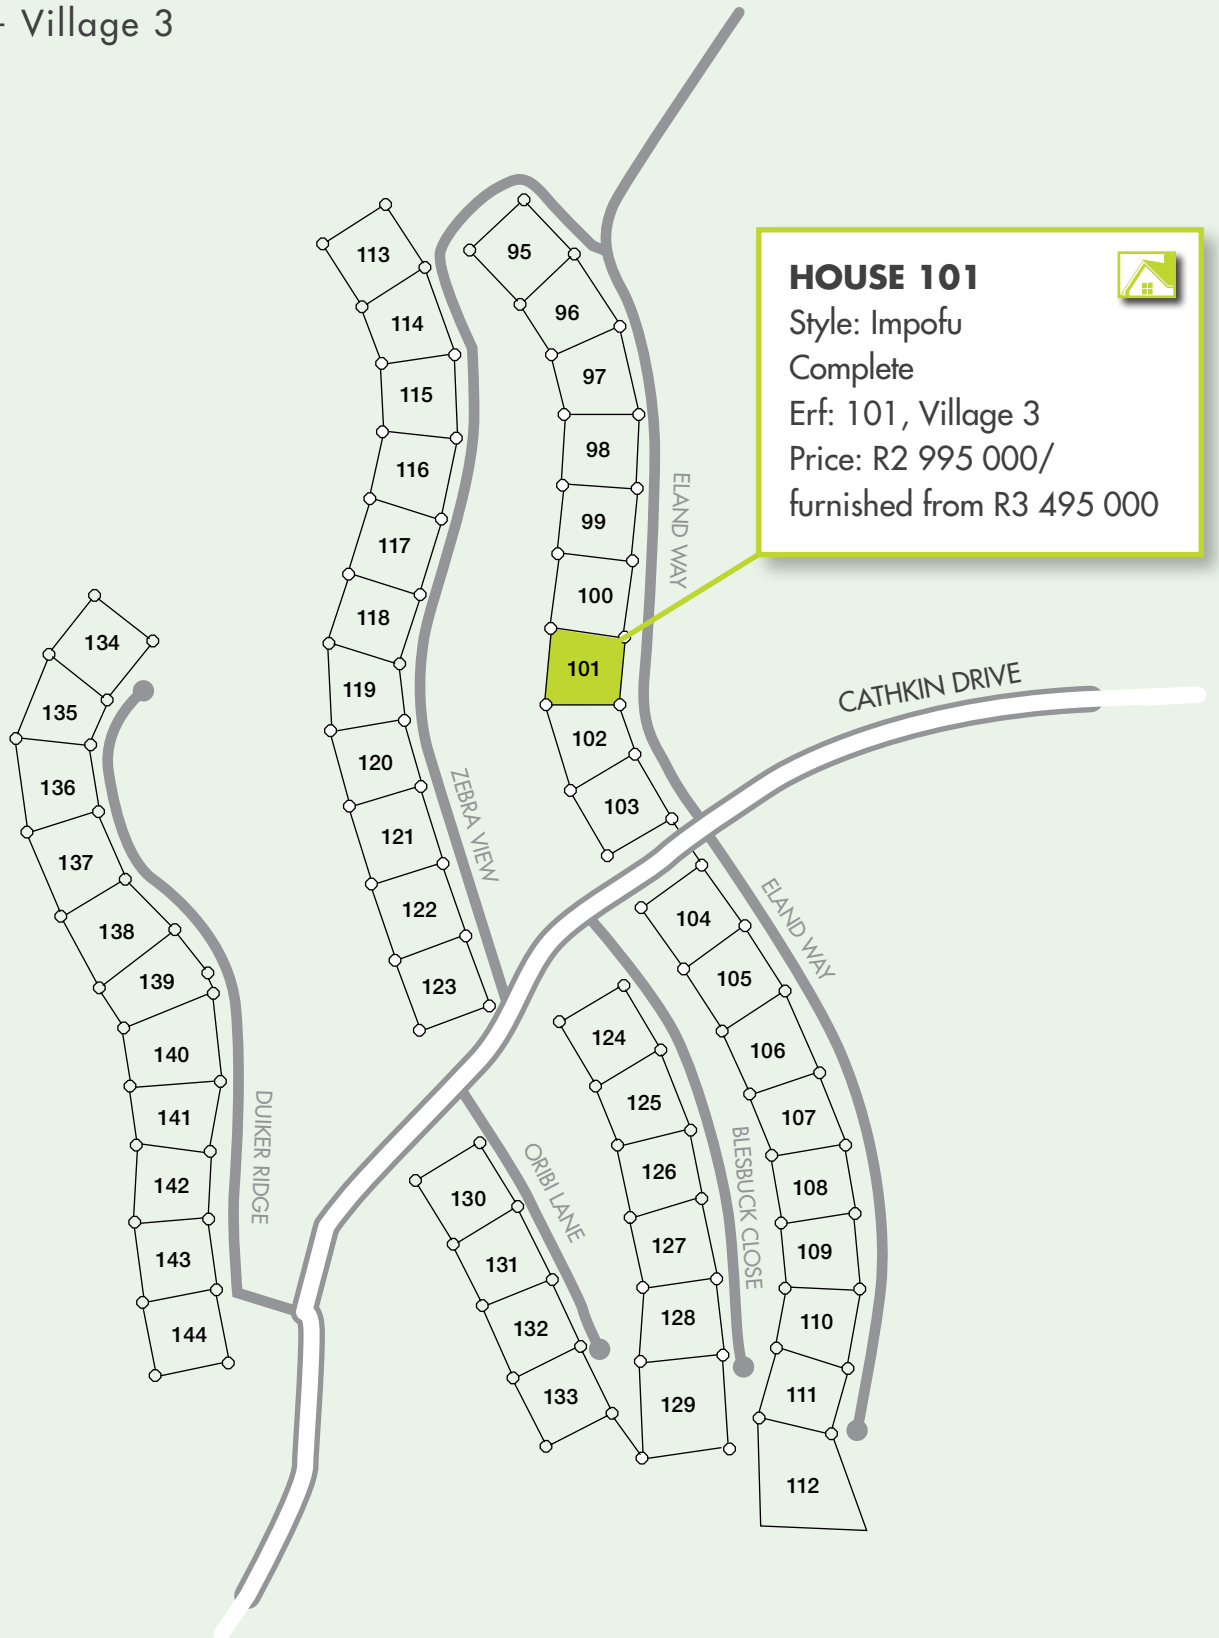

ESTATE MAP 2020
The Falls - Village 3

HOUSE 101 

Style: Impofu
Complete
Erf: 101, Village 3
Price: R2 995 000/
furnished from R3 495 000